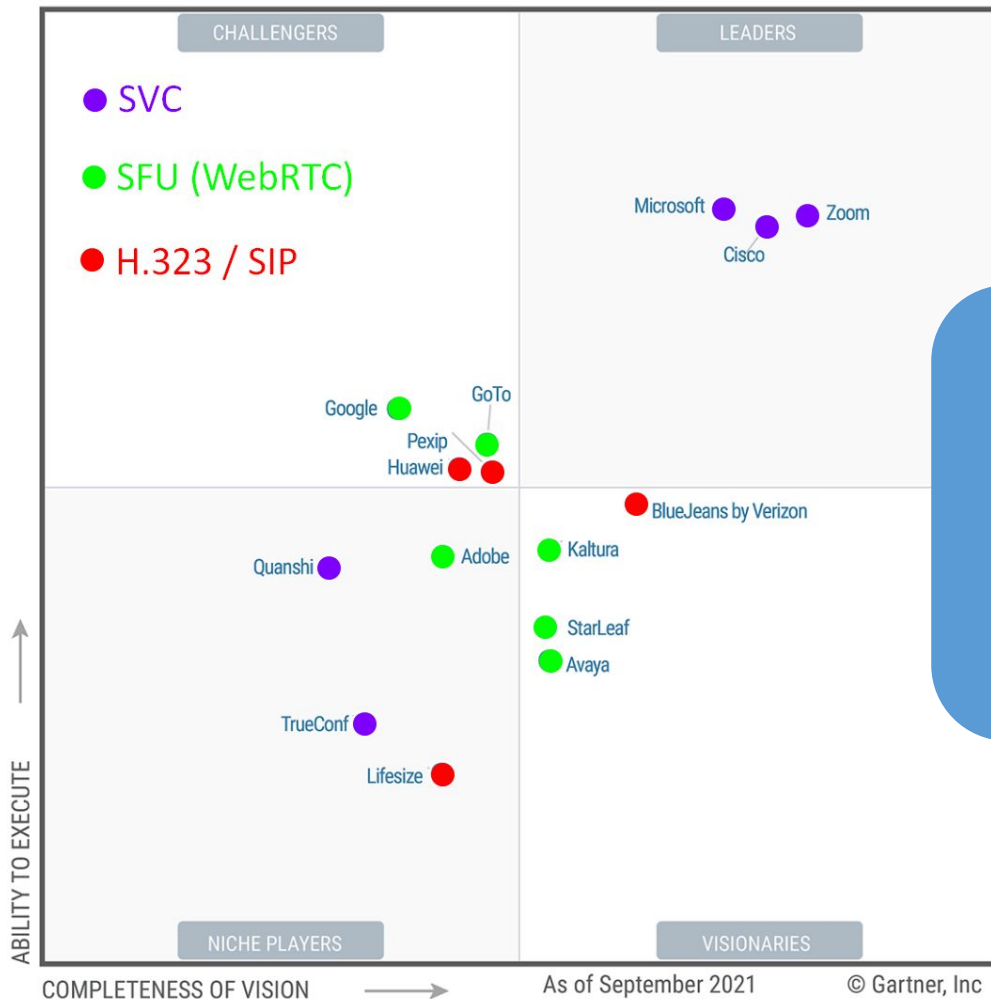

Gartner

Решения для
совместной работы

ТОП-15 мира
2019, 2020, 2021